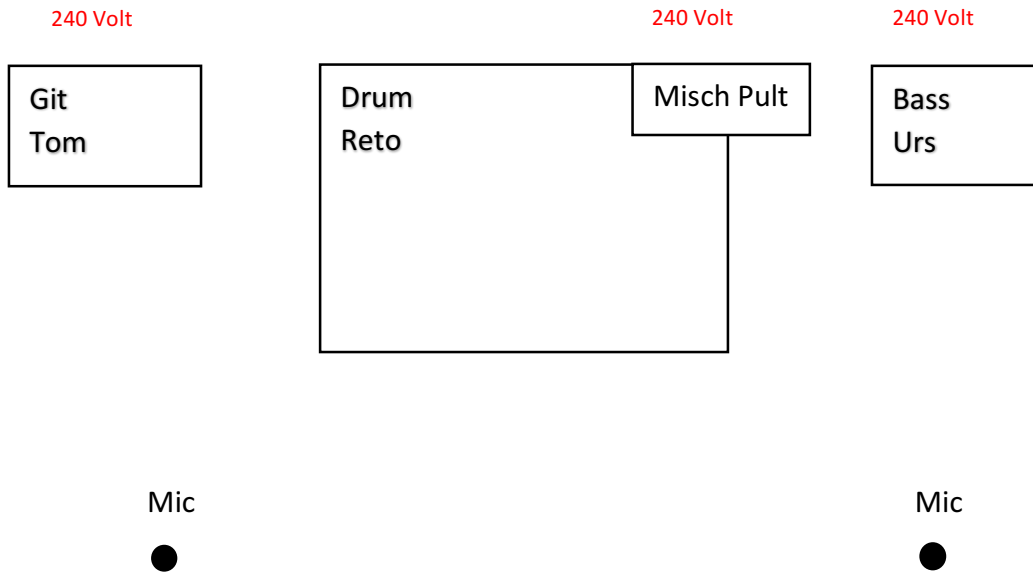

AIR-CHANGE

We need a stage min 4m x 3m

Riser: 2m/2m/0.20 Optional

Power 240 Volt 10 Amper min

1.	BD	Beta 91	own
2.	Snare Top	SM 57	own
3.	Snare Bottom	SM 57	own
4.	HH	Audio-technica AE 5100	own
5.	Tom 1	Sennheiser e604	own
6.	Tom 2	Sennheiser e604	own
7.	Tom 3	Sennheiser e604	own
8.	Ride	Audio-technica AE 5100	own
9.	OH L	SM 91	own
10.	OH R	SM91	own
11.	Bass	XLR	own
12.	Bass Mic	PGA 52	own
13.	E Git 1	MD 421	own
14.	E Git 2	Sennheiser 906	own
15.	Voc Urs	SM 58	own
16.	Voc Tom	S 55	own
17.	ACC Urs		
18.	ACC Tom		
19.			
20.			

We bring: Backline, Monitoconsole, XLR, Jack Cabel , Mic's, and Stands.

We have Pachcable from Y to your satgebox 3m