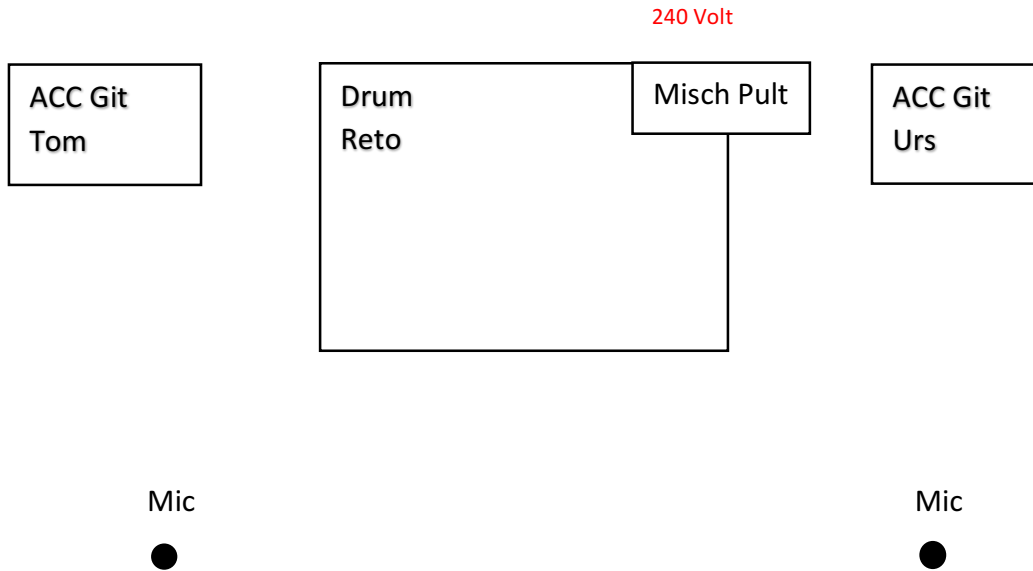

AIR-CHANGE Acoustic

We need a stage min 3m x 3m

Riser: 2m/2m/0.20 Optional

Power 240 Volt 10 Amper min

1.	BD	Beta 91		own
2.	Snare top	SM 57	Stand	own
3.	HiHat	Technicaudio	Stand	own
4.	OH	Technicaudio	Stand	own
5.	ACC Urs	XLR		own
6.	Voc Urs	S 55	Stand	own
7.	ACC Tom	XLR		own
8.	Voc Tom	S 55	Stand	own
9.				
10.				
11.				
12.				
13.				
14.				
15.				
16.				

We bring: Backline, Monitoconsole, XLR, Jack Cabel , Mic's, and Stands.

We have pachcable from Y to your satgebox 1m